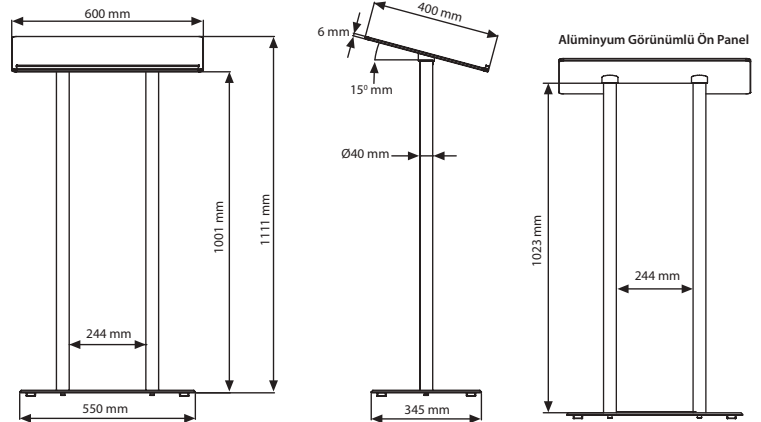

### Opsiyonel Aksesuarlar

Led lamba

MALZEME: Cam & Çelik		AĞIRLIK	PAKET EBADI
ÜRÜN KODU	AÇIKLAMA	PAKETLİ	*G X Y X D
UGPDN01000	Clear Glass, Chrome Look	15,300 kg	600 X 1310 X 100 mm
UGPDN02000	Clear Glass, Aluminium Look	13,000 kg	600 X 1310 X 90 mm
UGPDB02000	Clear Glass, Aluminium Black	13,000 kg	600 X 1310 X 90 mm
UGPDB02100	Clear Glass, Aluminium Black with Front Panel	14,300 kg	600 X 1310 X 90 mm
UGPDN02100	Clear Glass, Aluminium Look with Front Panel	14,300 kg	600 X 1310 X 90 mm