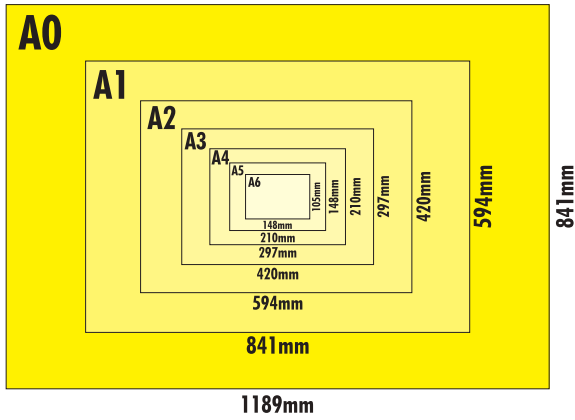

Semboller ve Kağıt Ölçüleri

	Dış mekana uygun		Tekerlek opsiyonel		Patentli		Montaj parçaları dahildir		Marker kalem kullanılabilir		Kilit Sistemi		Çuhalı
	Rondo köşe		Güvenli köşe		Gönye köşe		Sürgülü		Manyetik yüzeyli		Kara tahta		Yükseklik ayarlı
	Farklı model varyasyonlu		Raptiye ile kullanın		Salıncak kapak		Masaüstü dayamalı		Alyan anahtarlı		Sürgülü kapak		Menteşeli kapak
	Çift taraflı bantlı		Videosu mevcut		Mıknatıs ile kullanın		Su tabanlı		Rüzgara dayanıklı		Işıklı		Çift taraflı

Uluslararası ISO standardı "A"